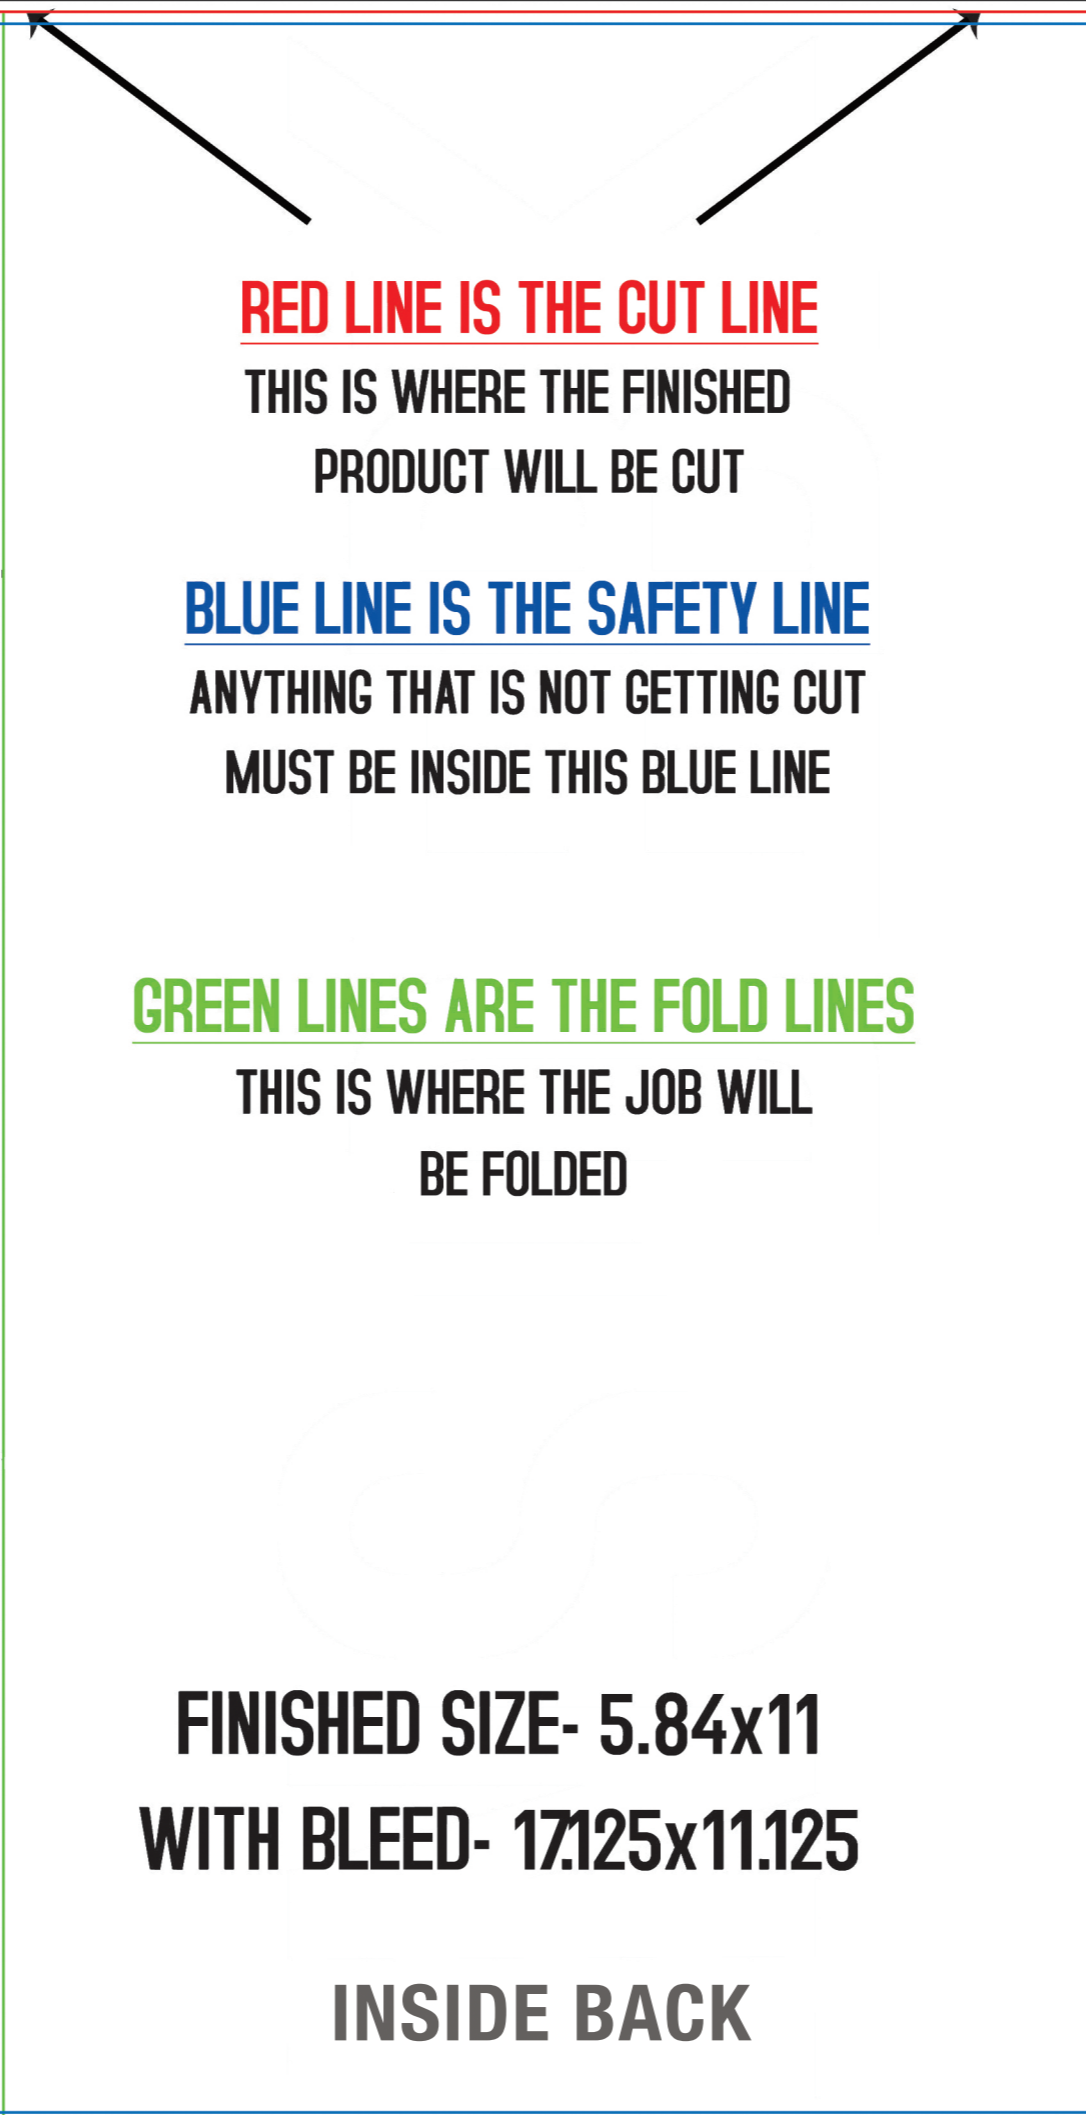

INSIDE FRONT

RED LINE IS THE CUT LINE

**THIS IS WHERE THE FINISHED
PRODUCT WILL BE CUT**

BLUE LINE IS THE SAFETY LINE

**ANYTHING THAT IS NOT GETTING CUT
MUST BE INSIDE THIS BLUE LINE**

GREEN LINES ARE THE FOLD LINES

**THIS IS WHERE THE JOB WILL
BE FOLDED**

**FINISHED SIZE- 5.84x11
WITH BLEED- 17.125x11.125**

INSIDE BACK

IN FOLD